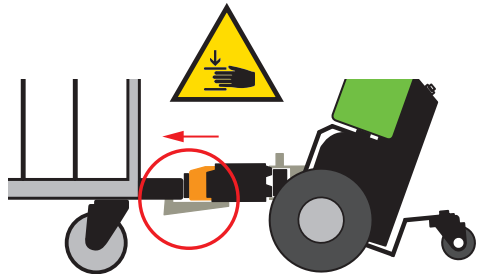

Instructions Hook H0152

Hook horizontal!

Hook closed

Hook open

Downhill

max. 15°

Uphill

Adjustable height