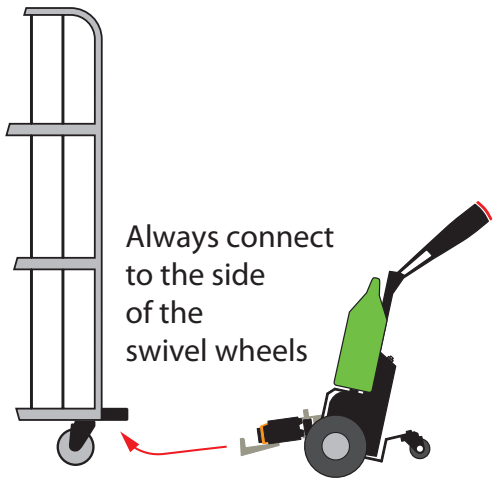

Instructions Hook H0152

Hook horizontal!

Hook closed

Hook open

Downhill

max. 15°

Uphill

Adjustable height