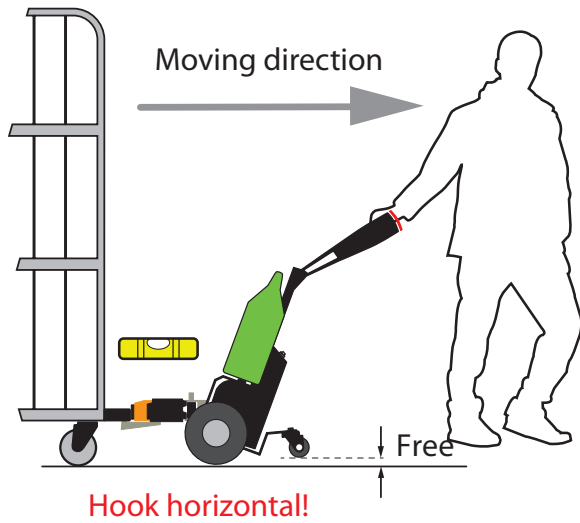

Instructions Hook H0152

Hook horizontal!

Hook closed

Hook open

Downhill

max. 15°

Uphill

Adjustable height