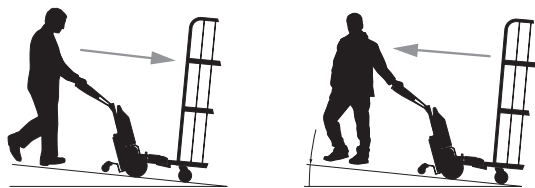

Instructions Hook H0152

Hook horizontal!

Hook closed

Hook open

Downhill

max. 15°

Uphill

Adjustable height