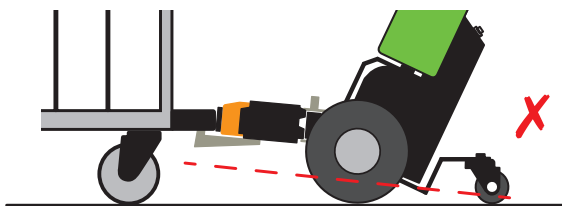

Instructions Hook H0152

Hook horizontal!

Hook closed

Hook open

Downhill

max. 15°

Uphill

Adjustable height