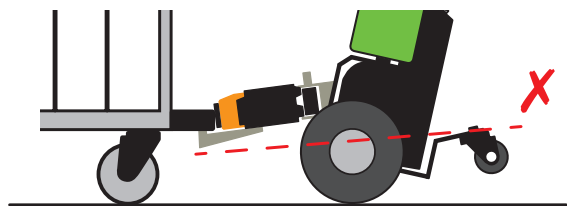

Instructions Hook H0152

Hook horizontal!

Hook closed

Hook open

Downhill

max. 15°

Uphill

Adjustable height