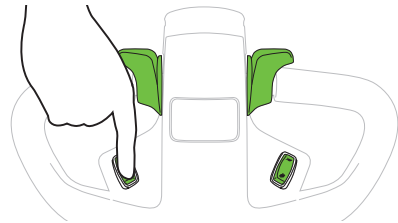

Instructions Hook H0152

Hook horizontal!

Hook closed

Hook open

Downhill

max. 15°

Uphill

Adjustable height