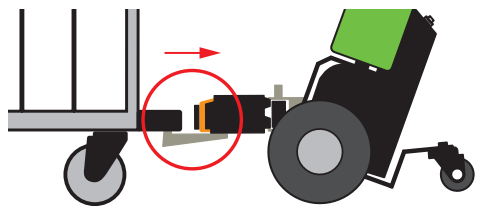

Instructions Hook H0152

Hook horizontal!

Hook closed

Hook open

Downhill

max. 15°

Uphill

Adjustable height