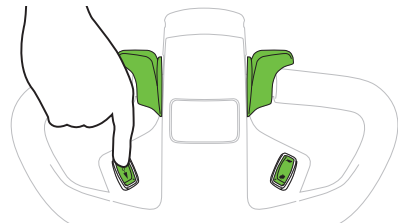

Instructions Hook H0152

Hook horizontal!

Hook closed

Hook open

Downhill

max. 15°

Uphill

Adjustable height